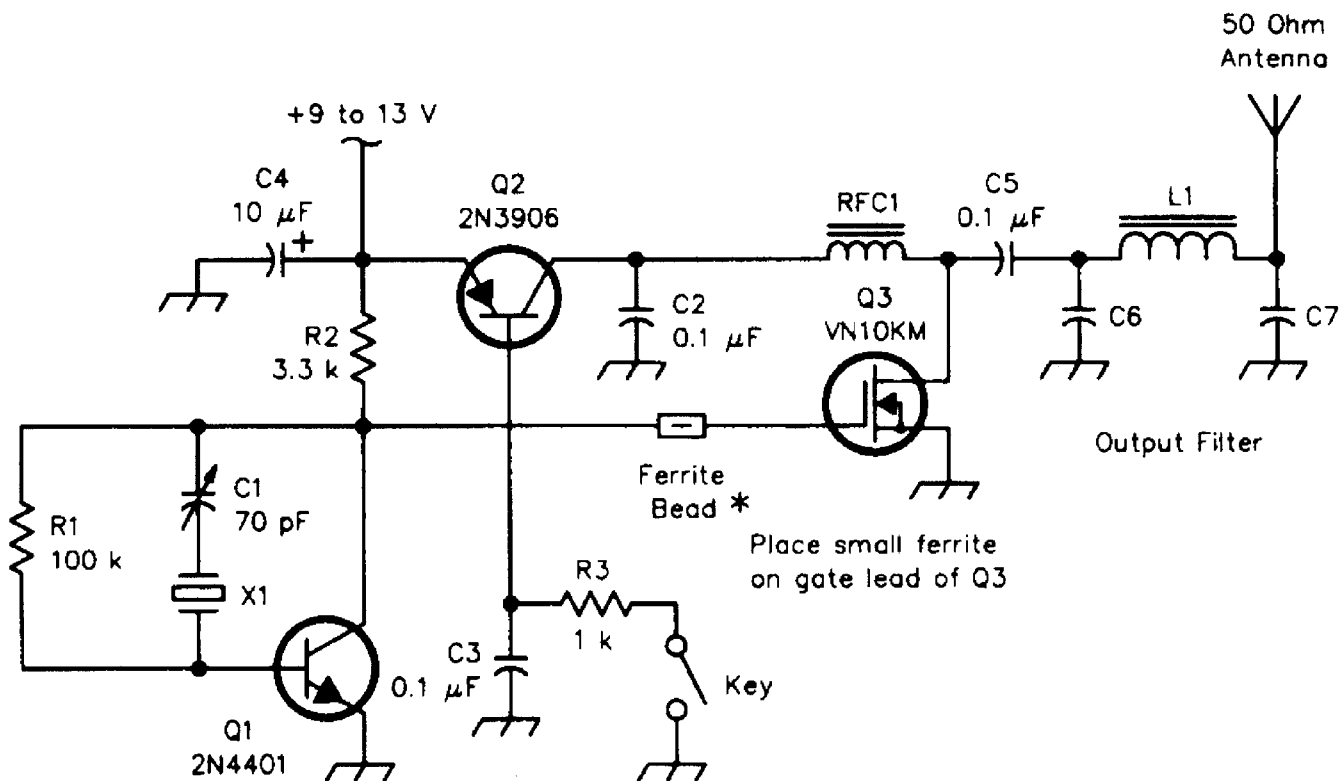

# ONE-WATT CW TRANSMITTER

## C6,C7

820 pF disc ceramic (160 meters)  
 470 pF disc ceramic (80 meters)  
 220 pF disc ceramic (40 meters)  
 150 pF disc ceramic (30 meters)  
 100 pF disc ceramic (20 meters)  
 82 pF disc ceramic (17 meters)

## L1

33 turns, #30, T37-2 (160 meters)  
 23 turns, #30, T37-2 (80 meters)  
 17 turns, #26, T37-2 (40 meters)  
 14 turns, #26, T37-2 (30 meters)  
 12 turns, #26, T37-2 (20 meters)  
 10 turns, #26, T37-2 (17 meters)